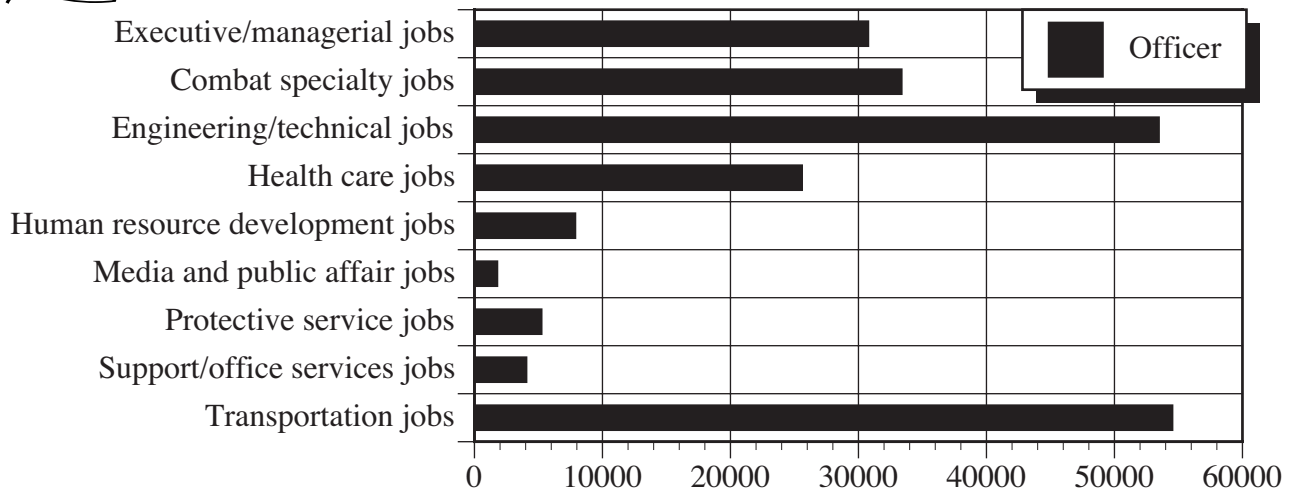

U.S. Work World

Military Occupational Groups U.S. Department of Defense

U.S. Work World

Military Grades & Ranks

Army

Navy & Coast Guard

Air Force

Marines

Commissioned Officers

Grade Rank

0-10	General	Admiral	General	General
0-9	Lieutenant General	Vice Admiral	Lieutenant General	Lieutenant General
0-8	Major general	Rear Admiral Upper	Major General	Major General
0-7	Brigadier General	Rear Admiral Lower	Brigadier General	Brigadier General
0-6	Colonel	Captain	Colonel	Colonel
0-5	Lieutenant Colonel	Commander	Lieutenant Colonel	Lieutenant Colonel
0-4	Major	Lieutenant Commander	Major	Major
0-3	Captain	Lieutenant	Captain	Captain
0-2	1st Lieutenant	Lieutenant (JG)	1st Lieutenant	1st Lieutenant
0-1	2nd Lieutenant	Ensign	2nd Lieutenant	2nd Lieutenant